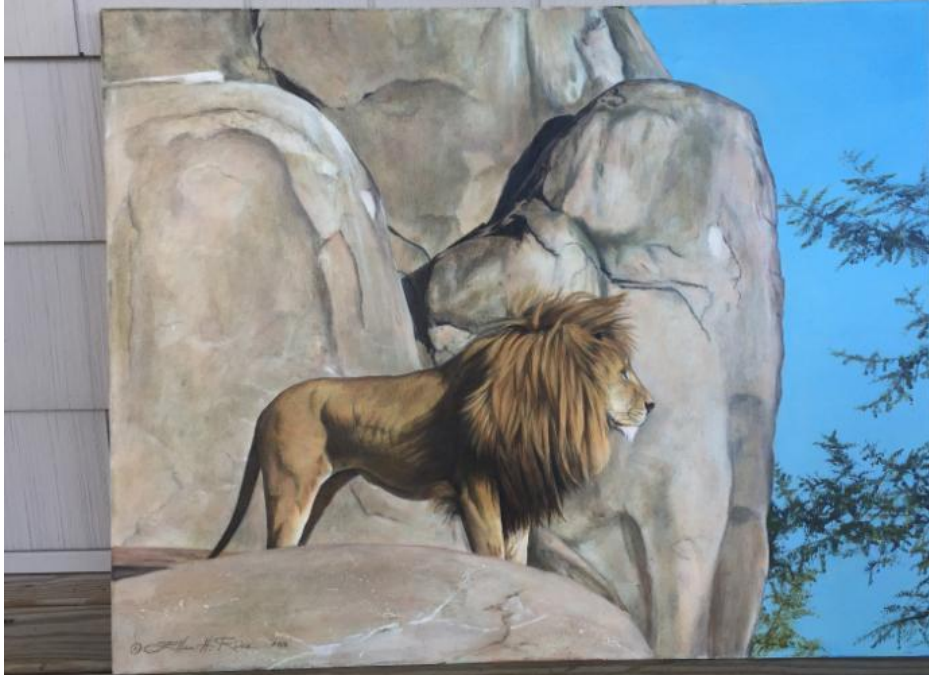

King of Harambe, 24" x 30" oil on canvas, $10,000 minus 10%